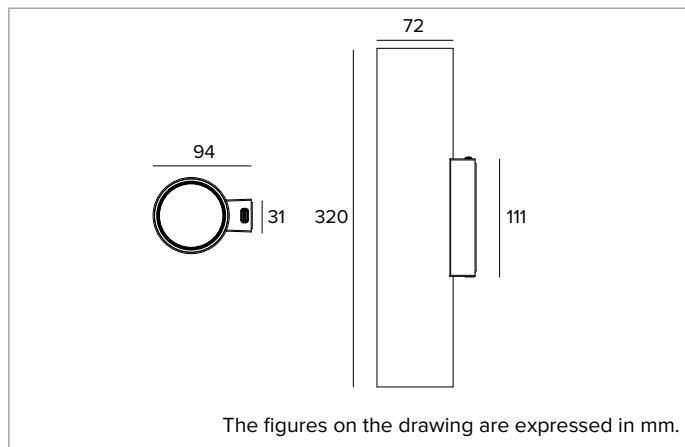

## 1T9950EL | LABEL 7 - Wall LED Wall-mounted fixture for direct/indirect light emission powered by mains voltage

	3000K	H(m)	D(m)	Emax(lx)		
	Ra90		46°			
Fixture Power	23W	1	0.85	2132		
Source Flux	3068lm	2	1.70	533		
Fixture Flux	2311lm	3	2.55	237		
Efficacy	101lm/W	4	3.40	133		
TS1875	I <sub>max</sub> =695cd/klm	I <sub>max</sub>	2133cd	5	4.25	85